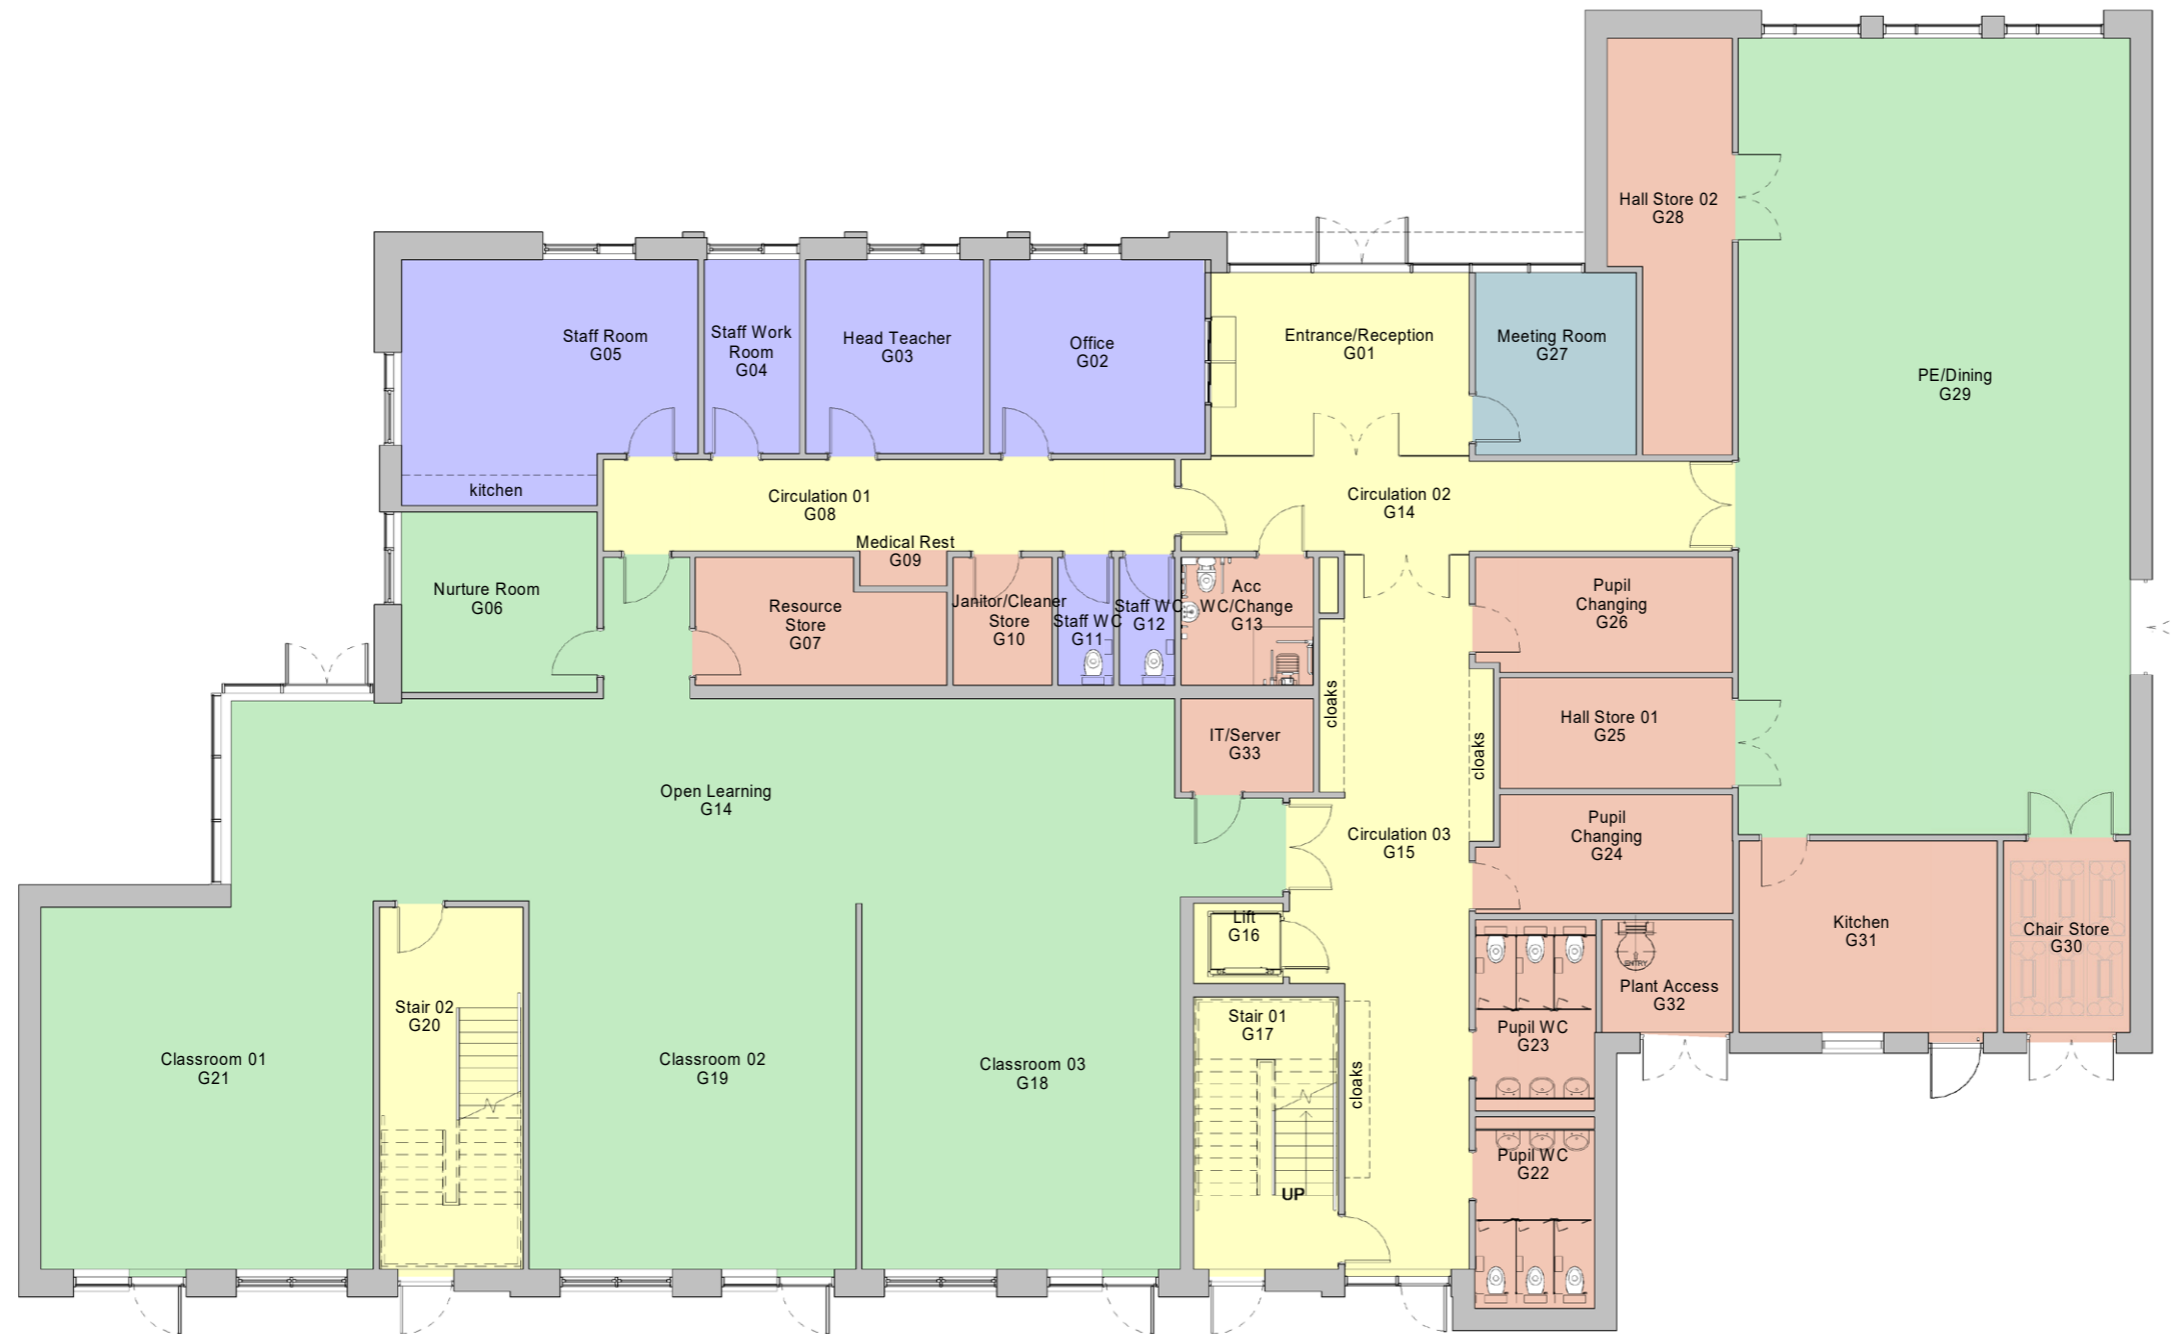

DESIGN PROPOSAL

SACRED HEART PRIMARY SCHOOL

Ground Floor Plan