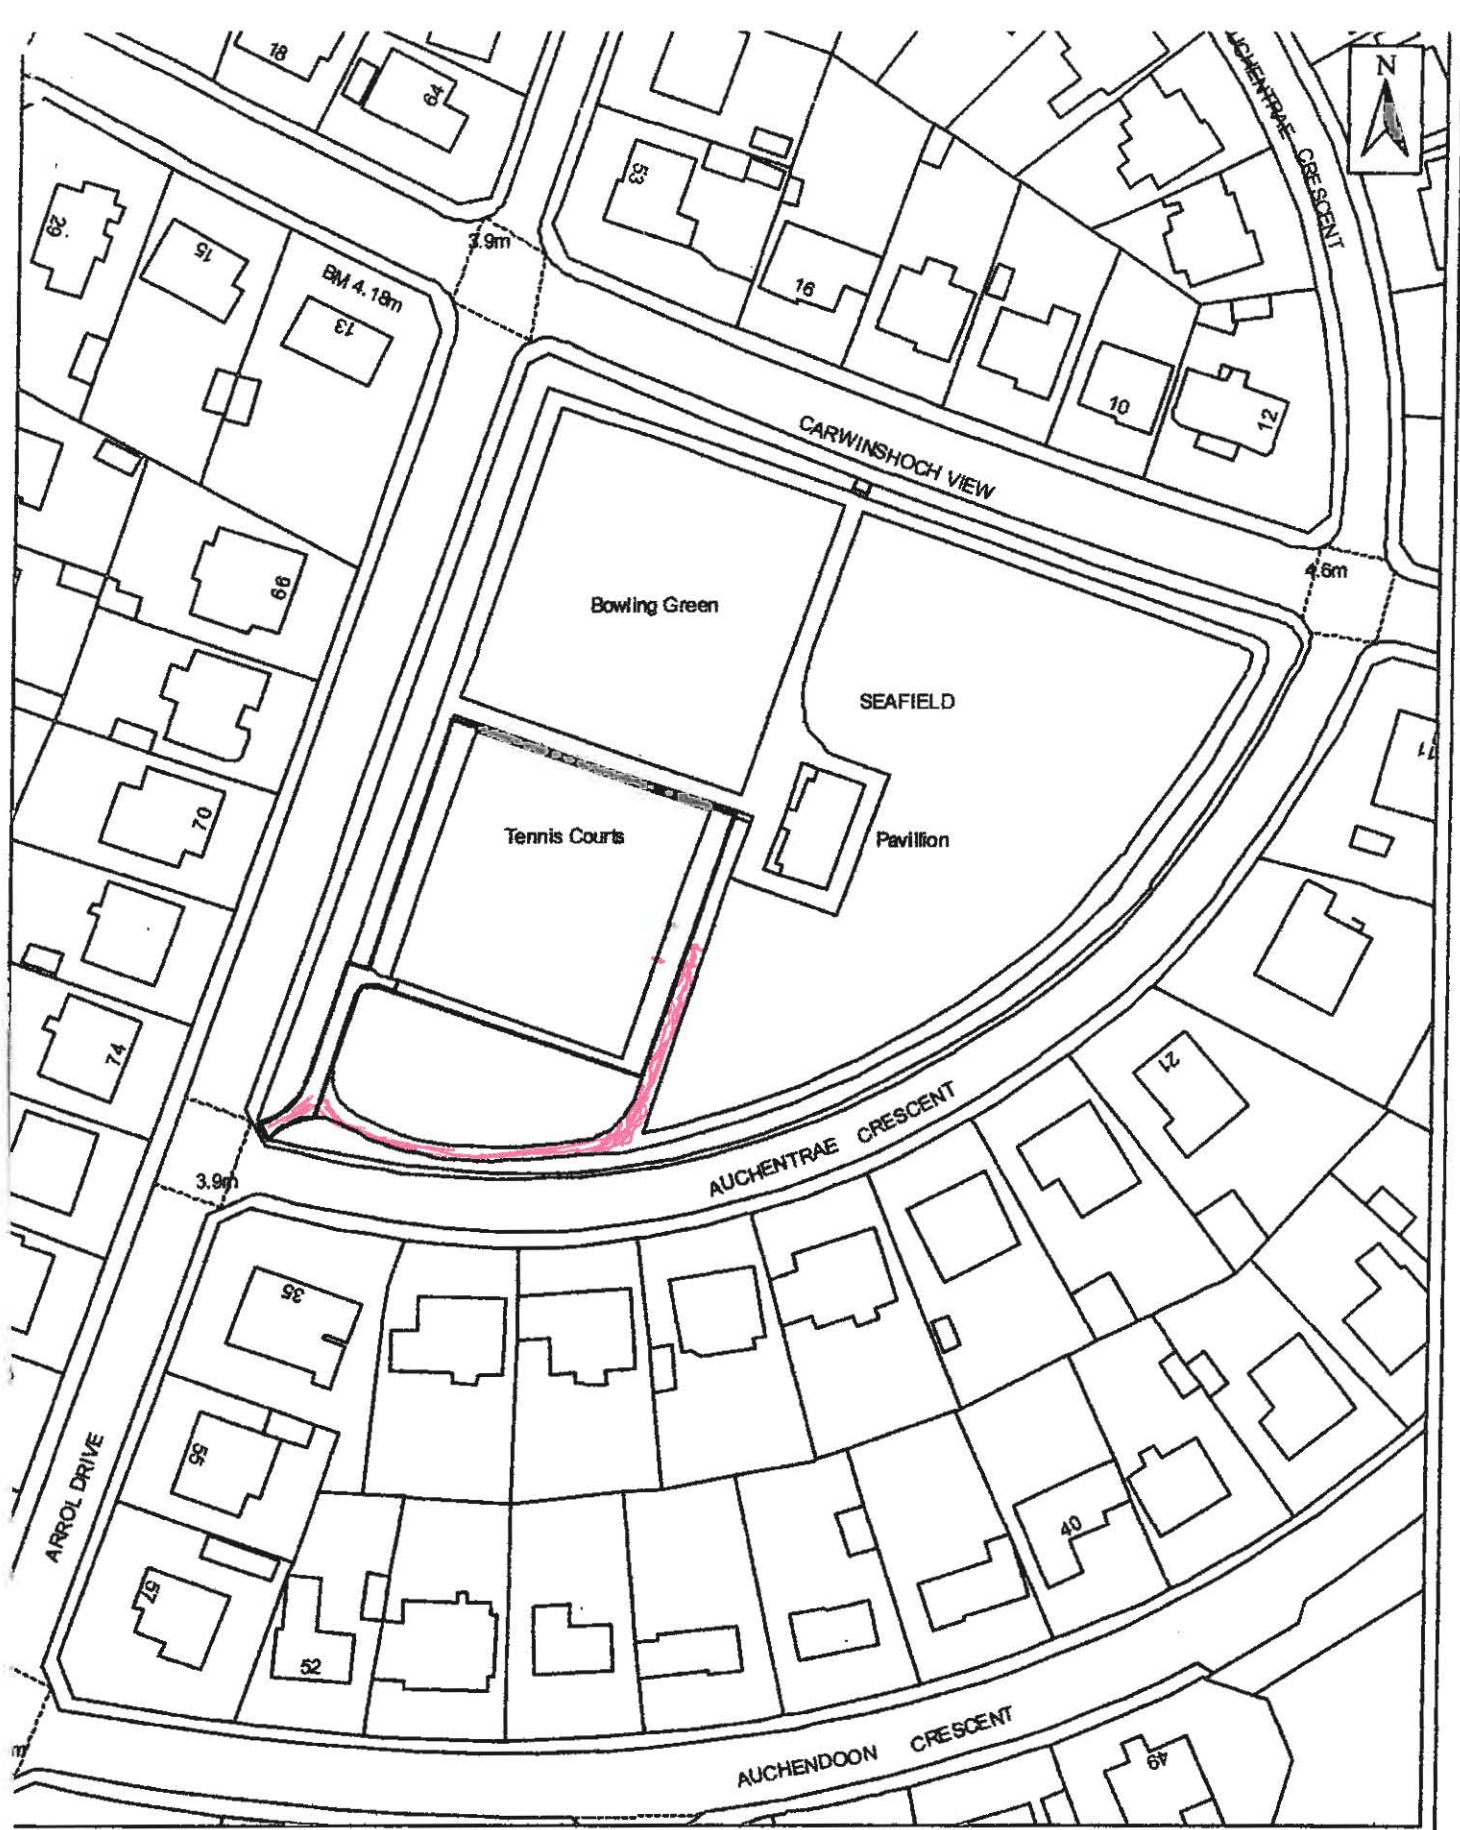

AYR LAWN TENNIS CLUB

MAP/PHOTOGRAPH OF SEAFIELD TENNIS COURTS

Lease Plan

Seafeld Tennis Court, Ayr.

(Area outlined red 0.15 Hectares or 0.37 Acres)

**For reference purposes only.
No further copies may be made.**

Produced by mtk

Date : 23 May 2011 Scale 1:1000

This product includes mapping data licensed from Ordnance Survey with the permission of the Controller of Her Majesty's Stationery Office. © Crown copyright and/or database right 2011. All rights reserved. Licence number 100020765

AYR LAWN TENNIS CLUB
4 SOUTHPARK ROAD
AYR

SEAFIELD TENNIS COURTS
ARROL DRIVE
AYR